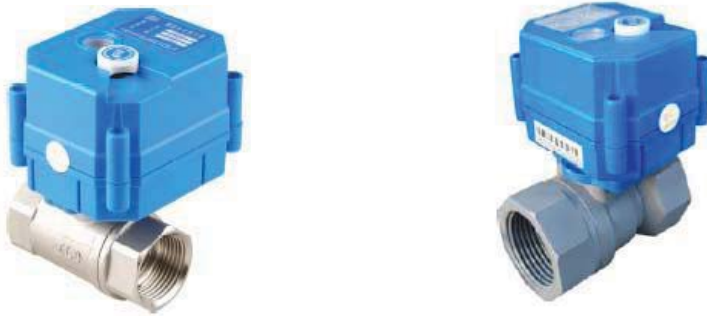

95 Series "SPRITE" MOTORIZED BALL VALVES

The model 95 series, "SPRITE", is a mini 2-way motorized ball valve designed as an economical alternative to solenoid valves for use in high-fouling environments. It is considered "mini" because it only measures approximately 3 inches wide by 3 inches tall.

The Sprite is motor-driven open by line voltage and motor-driven closed by way of a built in capacitor. This has the benefit of ensuring that the valve will close even on a complete loss of power and it only requires two wires to power it.

The long service life valve and actuator (approximately 70,000 to 100,000 cycles) includes a manual override and a visual indicator of valve position.

95 Series Specifications

Valve

Sizes	1/4, 1/2, 3/4, and 1 inch
Body/Ball/Stem	CPVC, Chrome-Plated Brass, or 316 Stainless Steel
Seal	EPDM
Seat	PTFE
Threads	NPT (Female)
Max Pressure	145 psi CPVC; 232 psi Brass; 232 psi Stainless

SIZE	CPVC	CHROME/BRASS	SS
1/4 INCH	95SP25	95SB25	95SS25
1/2 inch	95SP50	95SB50	95SS50
3/4 inch	95SP75	95SB75	95SS75
1 inch	95SP100	95SB100	95SS100

95 SERIES "SPRITE" MOTORIZED BALL VALVES

PART NO.	DESCRIPTION	LIST	CD
1269071	95SP25, 1/4" CPVC MOTORIZED BALL VALVE.....	\$220	R
1269072	95SP50, 1/2" CPVC MOTORIZED BALL VALVE.....	220	R
1269073	95SP75, 3/4" CPVC MOTORIZED BALL VALVE.....	220	R
1269074	95SP100, 1" CPVC MOTORIZED BALL VALVE.....	220	R
1269075	95SB25, 1/4" chrome-plated brass MOTORIZED BALL VALVE.....	220	R
1269076	95SB50, 1/2" chrome-plated brass MOTORIZED BALL VALVE.....	220	R
1269077	95SB75, 3/4" chrome-plated brass MOTORIZED BALL VALVE.....	230	R
1269078	95SB100, 1" chrome-plated brass MOTORIZED BALL VALVE.....	230	R
1269079	95SS25, 1/4" 316 SS MOTORIZED BALL VALVE.....	230	R
1269080	95SS50, 1/2" 316 SS MOTORIZED BALL VALVE.....	230	R
1269081	95SS75, 3/4" 316 SS MOTORIZED BALL VALVE.....	245	R
1269082	95SS100, 1" 316 SS MOTORIZED BALL VALVE.....	250	R